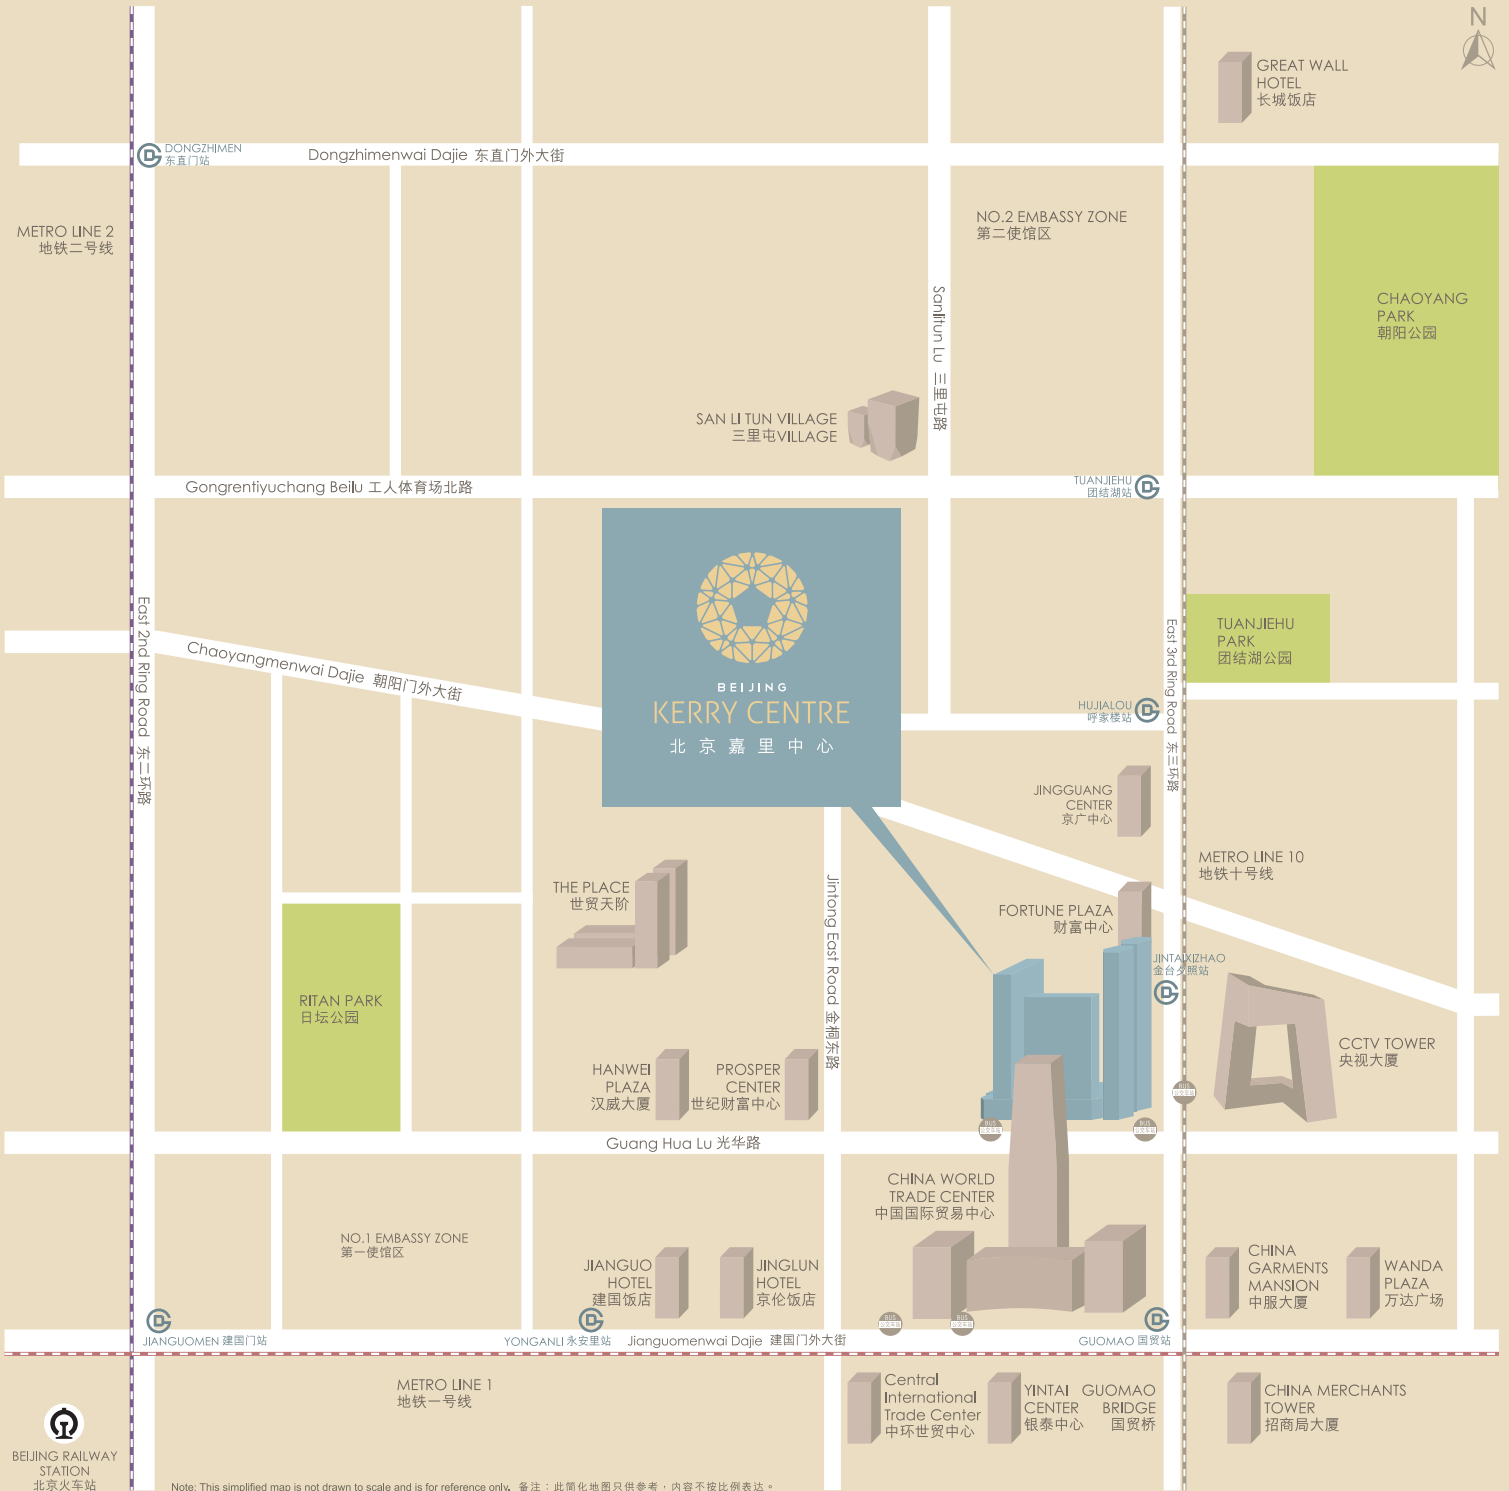

# BEIJING KERRY CENTRE LOCATION MAP

北京嘉里中心位置图

Note: This simplified map is not drawn to scale and is for reference only. 备注：此简化地图只供参考，内容不按比例表达。